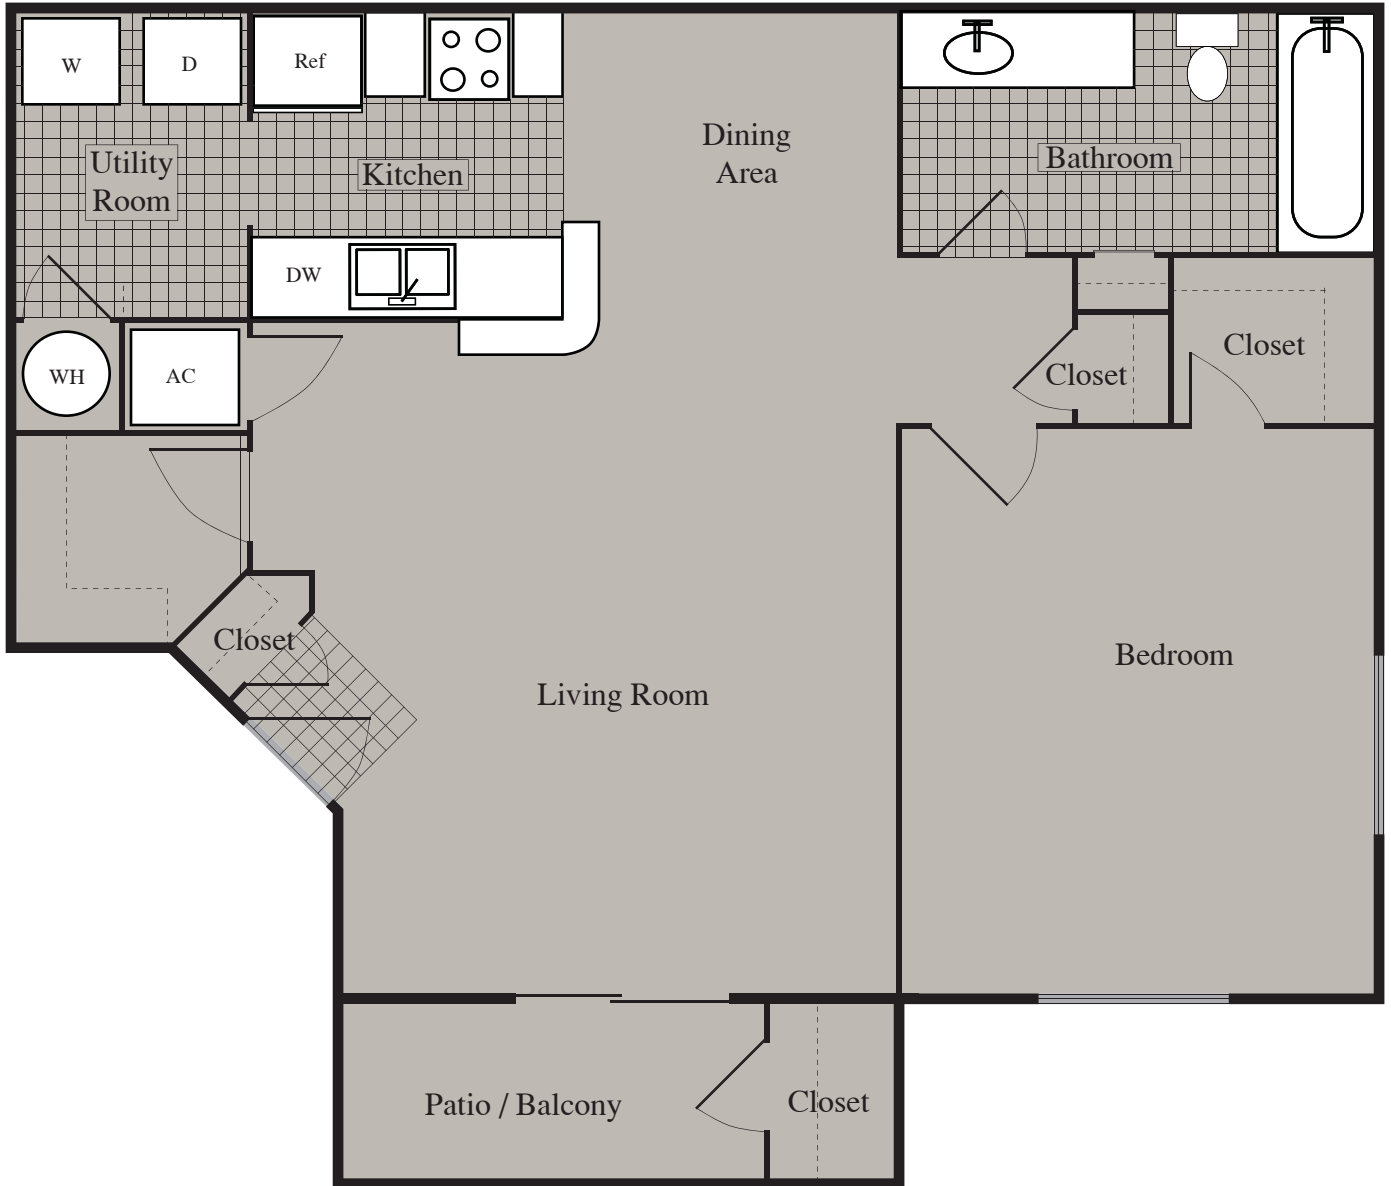

GRANDE HILL
Estates

One Bedroom - One Bathroom

740 Square Feet